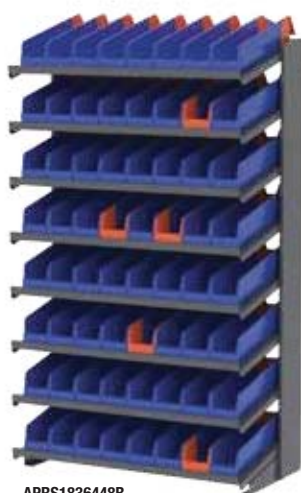

Specify color of bins when ordering. ‡Bonus bins included. B=Blue, R=Red, Y=Yellow, G=Green, W=White, SC=Clear, GRY=Gray, CRY=Crystal Clear.

Pick Rack Systems

18" DEEP ANGLED SHELVES

800.253.2467
akro-mils.com

NEW!

APRS18128G

APRS1836448B

APRD18048R

APRD18148B

APRD18318Y

18" Deep Single-Sided Pick Rack			Bin Dimensions (In.)				
Model No.	Description	Bin Model No.	L	W	H	Bin Qty.	Colors
Shelf Bins							
APRS18128	Rack with Shelf Bins	30128	17%	4%	4	72±	B,R,Y,G,W,SC
APRS18138	Rack with Shelf Bins	30138	17%	6%	4	48±	B,R,Y,G,W,SC
APRS18158	Rack with Shelf Bins	30158	17%	8%	4	36±	B,R,Y,G,W,SC
APRS18178	Rack with Shelf Bins	30178	17%	11%	4	24	B,R,Y,G,W,SC
ShelfMax Bins							
APRS18048	Rack with ShelfMax	30048	17%	4%	6	64	B,R,Y,G,W,SC
APRS18088	Rack with ShelfMax	30088	17%	8%	6	32	B,R,Y,G,W,SC
APRS18098	Rack with ShelfMax	30098	17%	6%	6	40	B,R,Y,G,W,SC
APRS18AST00	Rack with ShelfMax	30048 / 30098	See above			32/20	B,R,Y,G,W,SC
Indicator Bins							
APRS1836448	Rack with Indicator Bins	36448BLUE	17%	4%	4	72±	B
APRS1836468	Rack with Indicator Bins	36468BLUE	17%	6%	4	48±	B
AkroDrawers							
APRS18148	Rack with AkroDrawers	31148	17%	3%	4%	72	B,R,Y,GRY,CRY
APRS18168	Rack with AkroDrawers	31168	17%	5%	4%	48	B,R,Y,GRY,CRY
APRS18188	Rack with AkroDrawers	31188	17%	8%	4%	32	B,R,Y,GRY,CRY
APRS18118	Rack with AkroDrawers	31118	17%	11%	4%	24	B,R,Y,GRY,CRY
System Bins							
APRS18318	Rack with System Bins	30318	18	33	5	8±	B,R,Y