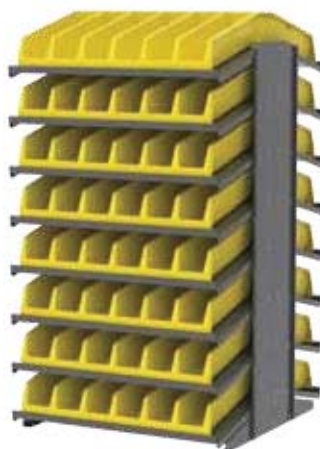

NEW!

APRS18128G

APRS1836448B

APRD18048R

APRD18148B

APRD18318Y

18" Deep Single-Sided Pick Rack			Bin Dimensions (In.)				
Model No.	Description	Bin Model No.	L	W	H	Bin Qty.	Colors
Shelf Bins							
APRS18128	Rack with Shelf Bins	30128	17%	4%	4	72±	B,R,Y,G,W,SC
APRS18138	Rack with Shelf Bins	30138	17%	6%	4	48±	B,R,Y,G,W,SC
APRS18158	Rack with Shelf Bins	30158	17%	8%	4	36±	B,R,Y,G,W,SC
APRS18178	Rack with Shelf Bins	30178	17%	11%	4	24	B,R,Y,G,W,SC
ShelfMax Bins							
APRS18048	Rack with ShelfMax	30048	17%	4%	6	64	B,R,Y,G,W,SC
APRS18088	Rack with ShelfMax	30088	17%	8%	6	32	B,R,Y,G,W,SC
APRS18098	Rack with ShelfMax	30098	17%	6%	6	40	B,R,Y,G,W,SC
APRS18AST00	Rack with ShelfMax	30048 / 30098	See above			32/20	B,R,Y,G,W,SC
Indicator Bins							
APRS1836448	Rack with Indicator Bins	36448BLUE	17%	4%	4	72±	B
APRS1836468	Rack with Indicator Bins	36468BLUE	17%	6%	4	48±	B
AkroDrawers							
APRS18148	Rack with AkroDrawers	31148	17%	3%	4%	72	B,R,Y,GRY,CRY
APRS18168	Rack with AkroDrawers	31168	17%	5%	4%	48	B,R,Y,GRY,CRY
APRS18188	Rack with AkroDrawers	31188	17%	8%	4%	32	B,R,Y,GRY,CRY
APRS18118	Rack with AkroDrawers	31118	17%	11%	4%	24	B,R,Y,GRY,CRY
System Bins							
APRS18318	Rack with System Bins	30318	18	33	5	8±	B,R,Y