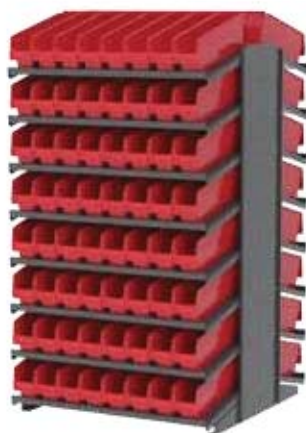

Specify color of bins when ordering. ‡Bonus bins included. B=Blue, R=Red, Y=Yellow, G=Green, W=White, SC=Clear, GRY=Gray, CRY=Crystal Clear.

Pick Rack Systems

18" DEEP ANGLED SHELVES

800.253.2467
akro-mils.com

NEW!

APRS18128G

APRS1836448B

APRD18048R

APRD18148B

APRD18318Y

18" Deep Single-Sided Pick Rack			Bin Dimensions (In.)				
Model No.	Description	Bin Model No.	L	W	H	Bin Qty.	Colors
Shelf Bins							
APRS18128	Rack with Shelf Bins	30128	17%	4%	4	72±	B,R,Y,G,W,SC
APRS18138	Rack with Shelf Bins	30138	17%	6%	4	48±	B,R,Y,G,W,SC
APRS18158	Rack with Shelf Bins	30158	17%	8%	4	36±	B,R,Y,G,W,SC
APRS18178	Rack with Shelf Bins	30178	17%	11%	4	24	B,R,Y,G,W,SC
ShelfMax Bins							
APRS18048	Rack with ShelfMax	30048	17%	4%	6	64	B,R,Y,G,W,SC
APRS18088	Rack with ShelfMax	30088	17%	8%	6	32	B,R,Y,G,W,SC
APRS18098	Rack with ShelfMax	30098	17%	6%	6	40	B,R,Y,G,W,SC
APRS18AST00	Rack with ShelfMax	30048 / 30098	See above			32/20	B,R,Y,G,W,SC
Indicator Bins							
APRS1836448	Rack with Indicator Bins	36448BLUE	17%	4%	4	72±	B
APRS1836468	Rack with Indicator Bins	36468BLUE	17%	6%	4	48±	B
AkroDrawers							
APRS18148	Rack with AkroDrawers	31148	17%	3%	4%	72	B,R,Y,GRY,CRY
APRS18168	Rack with AkroDrawers	31168	17%	5%	4%	48	B,R,Y,GRY,CRY
APRS18188	Rack with AkroDrawers	31188	17%	8%	4%	32	B,R,Y,GRY,CRY
APRS18118	Rack with AkroDrawers	31118	17%	11%	4%	24	B,R,Y,GRY,CRY
System Bins							
APRS18318	Rack with System Bins	30318	18	33	5	8±	B,R,Y