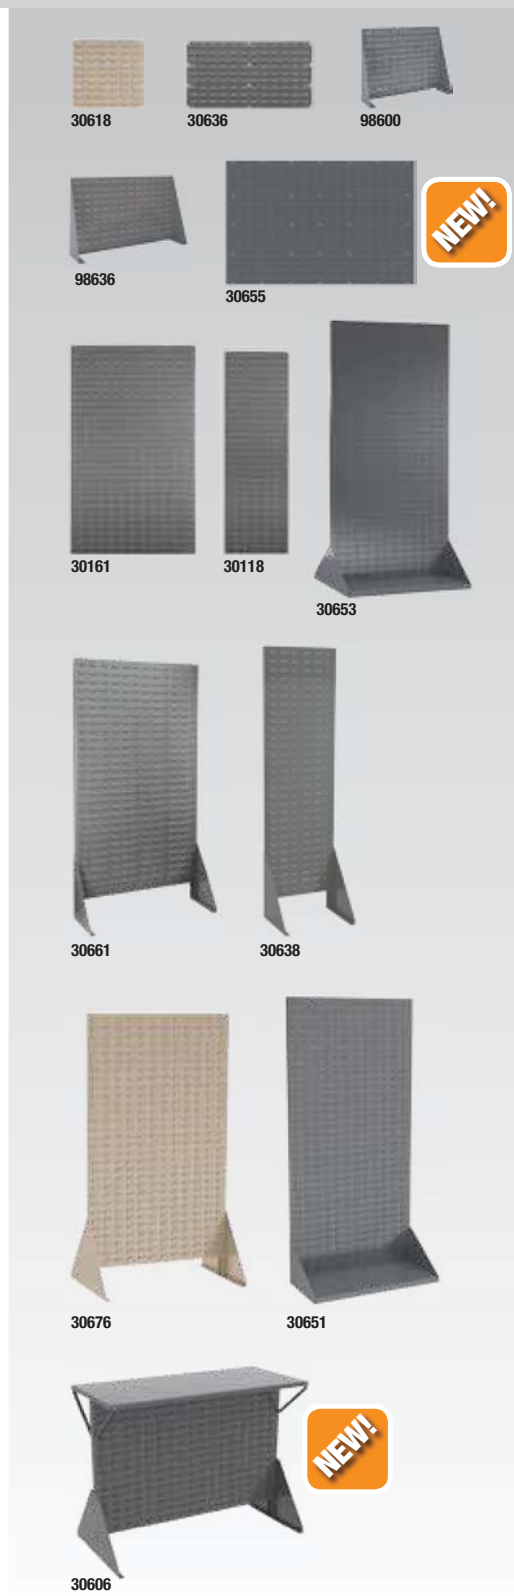

COLORS
Gray, Beige