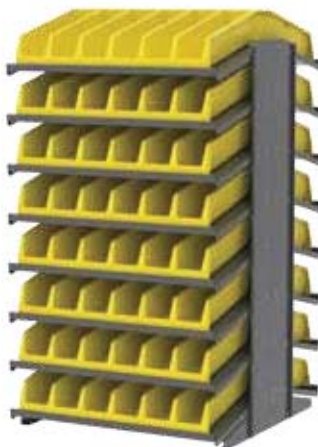

## 18" DEEP ANGLED SHELVES

800.253.2467  
akro-mils.com

**NEW!**

APRS18128G

APRS1836448B

APRD18048R

APRD18148B

APRD18318Y

18" Deep Single-Sided Pick Rack			Bin Dimensions (In.)				
Model No.	Description	Bin Model No.	L	W	H	Bin Qty.	Colors
<b>Shelf Bins</b>							
APRS18128	Rack with Shelf Bins	30128	17%	4%	4	72‡	B,R,Y,G,W,SC
APRS18138	Rack with Shelf Bins	30138	17%	6%	4	48‡	B,R,Y,G,W,SC
APRS18158	Rack with Shelf Bins	30158	17%	8%	4	36‡	B,R,Y,G,W,SC
APRS18178	Rack with Shelf Bins	30178	17%	11%	4	24	B,R,Y,G,W,SC
<b>ShelfMax Bins</b>							
APRS18048	Rack with ShelfMax	30048	17%	4%	6	64	B,R,Y,G,W,SC
APRS18088	Rack with ShelfMax	30088	17%	8%	6	32	B,R,Y,G,W,SC
APRS18098	Rack with ShelfMax	30098	17%	6%	6	40	B,R,Y,G,W,SC
APRS18AST00	Rack with ShelfMax	30048 / 30098	See above			32/20	B,R,Y,G,W,SC
<b>Indicator Bins</b>							
APRS1836448	Rack with Indicator Bins	36448BLUE	17%	4%	4	72‡	B
APRS1836468	Rack with Indicator Bins	36468BLUE	17%	6%	4	48‡	B
<b>AkroDrawers</b>							
APRS18148	Rack with AkroDrawers	31148	17%	3%	4%	72	B,R,Y,GRY,CRY
APRS18168	Rack with AkroDrawers	31168	17%	5%	4%	48	B,R,Y,GRY,CRY
APRS18188	Rack with AkroDrawers	31188	17%	8%	4%	32	B,R,Y,GRY,CRY
APRS18118	Rack with AkroDrawers	31118	17%	11%	4%	24	B,R,Y,GRY,CRY
<b>System Bins</b>							
APRS18318	Rack with System Bins	30318	18	33	5	8‡	B,R,Y