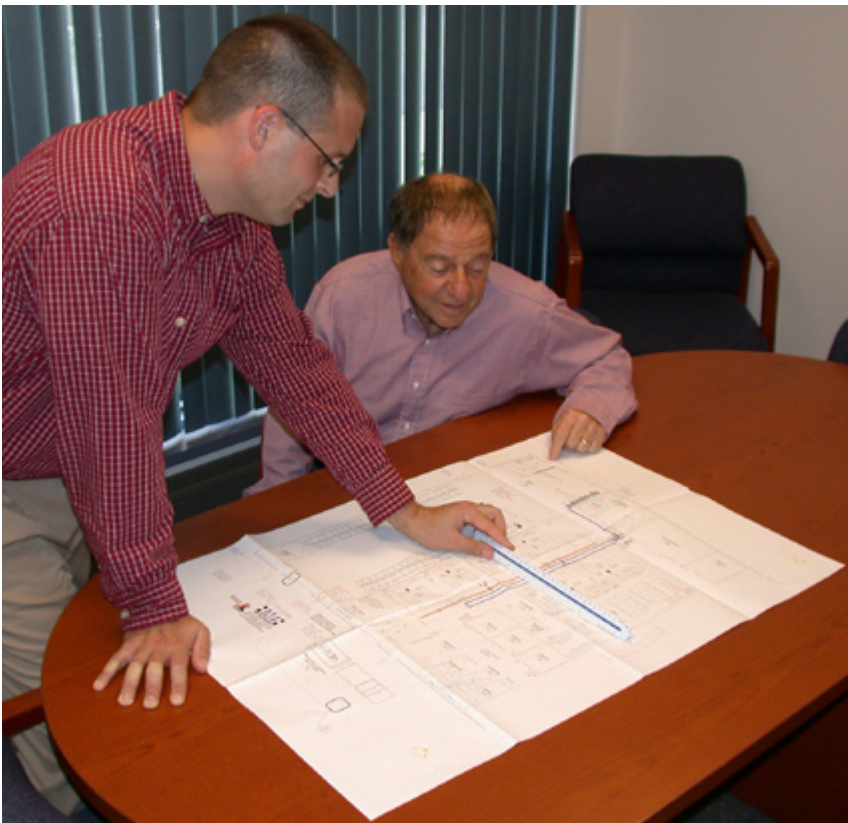

**PLANNING A NEW BUILDING
OR A BUILDING ADDITION?**

WE OFFER FREE PARTS AND SERVICE EQUIPMENT LAYOUT ASSISTANCE.